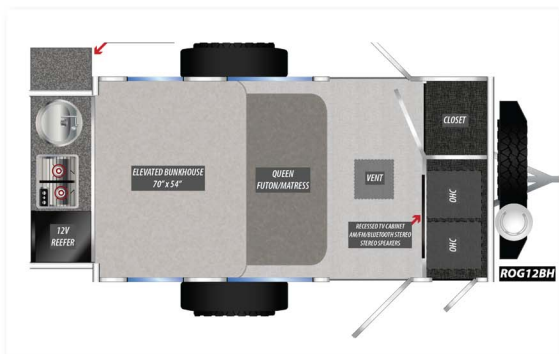

encore
recreational vehicles

ROG 12BH

The ROG 12BH puts the adventure in Adventure Trailer! The unique layout sleeps 2-5 people in a hard-sided camper that fits inside a standard size garage and with a base weight of just 1790 lbs. is towable by most vehicles. The 12BH's all-aluminum frame and composite construction is 100% wood-free and built to last a lifetime. The rear slideout kitchen sets up in less than 15 seconds and features a two-burner stove, stainless steel sink, 12V refrigerator, flip-up countertop extension and plenty of storage. The optional roof rack is ideal for transporting kayaks, canoes, or even a roof top tent for additional sleeping space. The ROG 12BH is Adventure Ready...are you?

- All-Aluminum Cage Frame
- 100% Wood-Free Construction
- 12,000 BTU LP Furnace
- 27 Gallons Fresh Water

Is Your Trailer?

Dry Weight (No Options)	1790 lbs	Overall Height (Roof Vent)	74" (6' 2")
Dry Weight*	1995 lbs	Tires	ST235/75R15 LRC
Tongue Weight (No Water)**	301 lbs	Lug Pattern	5 X 4-1/4"
Tongue Weight (w/Water)**	268 lbs	Spare Tire	Yes
GVWR	3500 lbs	Electric Brakes	Yes
Torsion Axle	3500 lbs	Battery	Requires AGM or Lithium - Non Vented Battery Compartment***
Overall Length	153-3/4" (12' 9-3/4")	Fresh Water Tank (Gallons)	23
Overall Width	95" (7' 11")	Refer Size (Cubic Feet)	1.7 Cubic Feet
Interior LQ Length	80" (6' 8")	Roof Top A/C (Option)	11,000 BTU
Interior LQ Width	69-1/2"	Option Weights	
Interior LQ Height	47-1/2"	Roof Rack	66 lbs.
Overall Height (w/Roof Rack)	81-1/4" (6' 9-1/4")	Roof Top A/C	102 lbs.
Overall Height (w/A/C)	80" (6' 8")	Awning Package (2 Awnings)	37 lbs.

*Dry Weight includes the following options (Roof Rack, A/C, & Awning Package)

**Tongue Weight includes the following options (Roof Rack, A/C, & Awning Package)

***You cannot use a standard wet cell deep cycle battery